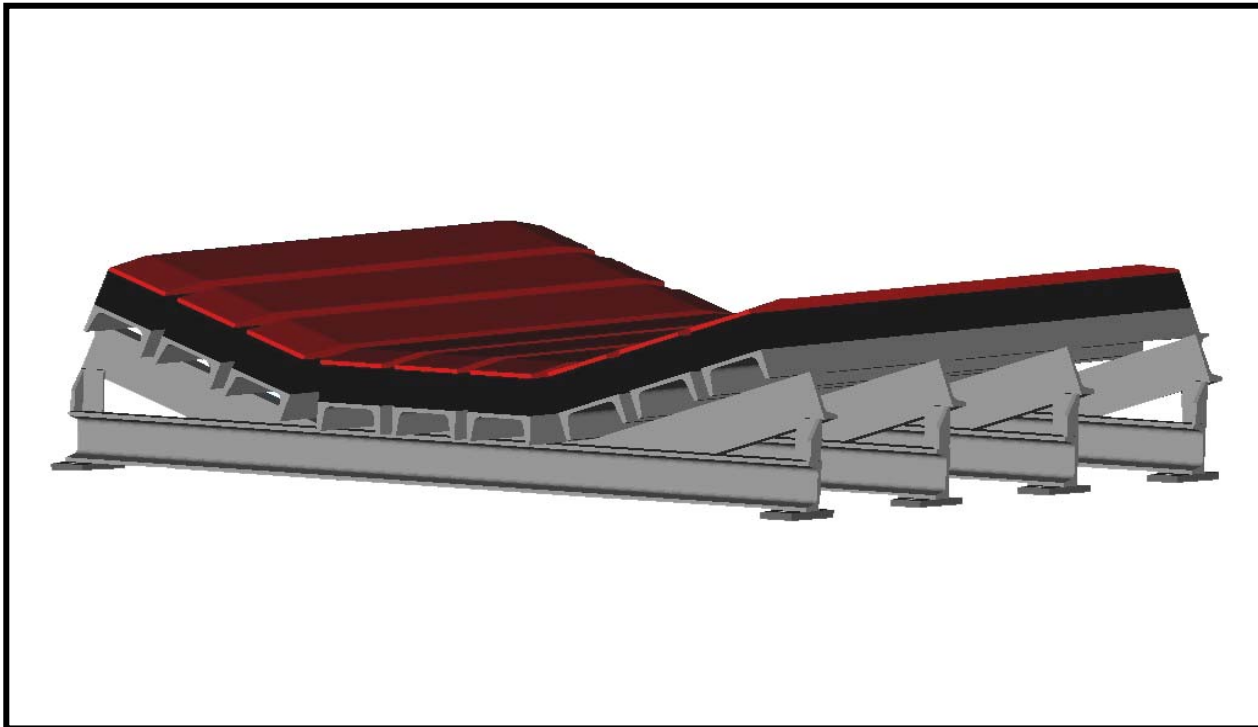

Standard 36" Belt, 20-degree x 48" Long Shown

- ***Flat   20-degree   35-degree***
- ***Adjustable angle***
- ***Top Mount or Channel Mount***
- ***With or without pads***
- ***Belt Widths   24" to 72"***
- ***Standard lengths 48"   60"   72"***