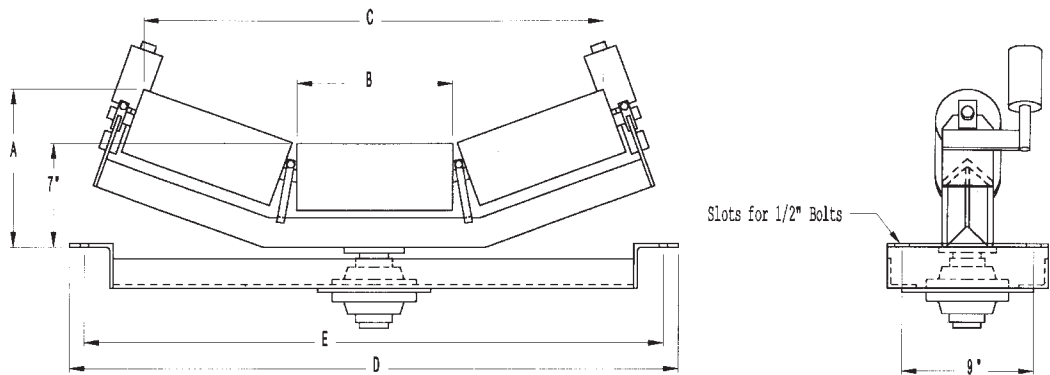

3-Roll Self-Aligning Trough 20 & 35-Degree

4 1/2" Dia. Rollers, Sealed for Life Bearings
 2 1/4" Dia. Side-Guide Rollers, Sealed for Life Bearings

20 - Degree

Belt Width	Part Number	A	B	C	D	E	Pivot Bearings	Guide Rollers	Center Rollers	Center Pins	End Pins	Weight in lbs
18	MJ1820TR	9 1/2	6 1/2	19 1/2	29	27	459110	S250400	S450608	SS4585	SS4581	88
24	MJ2420TR	10 1/4	8 1/2	25 1/2	35	33	459110	S250400	S450808	SS4585	SS4581	99
30	MJ3020TR	10 7/8	10 1/2	31	41	39	459110	S250400	S451008	SS4585	SS4581	110
36	MJ3620TR	11 1/2	12 1/2	37	47	45	459110	S250400	S451208	SS4585	SS4581	121
42	MJ4220TR	12 1/4	14 1/2	42 3/4	53	51	459110	S250400	S451408	SS4585	SS4581	132
48	MJ4820TR	13	16 1/2	48 3/8	59	57	459110	S250400	S451608	SS4585	SS4581	142

35 - Degree

Belt Width	Part Number	A	B	C	D	E	Pivot Bearings	Guide Rollers	Center Rollers	Center Pins	End Pins	Weight in lbs
18	MJ1835TR	10 3/4	6 1/2	17 3/4	29	27	459110	S250400	S450608	SS4123	SS4581	90
24	MJ2435TR	11 7/8	8 1/2	23	35	33	459110	S250400	S450808	SS4123	SS4581	101
30	MJ3035TR	13	10 1/2	28 1/4	41	39	459110	S250400	S451008	SS4123	SS4581	112
36	MJ3635TR	14 1/4	12 1/2	33 1/2	47	45	459110	S250400	S451208	SS4123	SS4581	123
42	MJ4235TR	15 3/8	14 1/2	38 7/8	53	51	459110	S250400	S451408	SS4123	SS4581	134
48	MJ4835TR	16 1/2	16 1/2	44 1/8	59	57	459110	S250400	S451608	SS4123	SS4581	145

Weights are approximate. Dimensions are in inches and subject to change without notice.

Self-Aligning Return Roller

4 1/2" Dia. Rollers, Sealed for Life Bearings
 2 1/4" Dia. Side-Guide Rollers, Sealed for Life Bearings

Belt Width	Part Number	Dimensions		Pivot Bearings	Guide Rollers	Rollers	End Pins	Weight in lbs
		A	B					
18	MJ18RTR	22	26 - 27	159110	S250400	S452200	SS4581	78
24	MJ24RTR	28	32 - 33	159110	S250400	S452800	SS4581	88
30	MJ30RTR	34	38 - 39	159110	S250400	S453400	SS4581	101
36	MJ36RTR	40	44 - 45	159110	S250400	S454000	SS4581	110
42	MJ42RTR	46	50 - 51	159110	S250400	S454600	SS4581	122
48	MJ48RTR	52	56 - 57	159110	S250400	S455200	SS4581	133