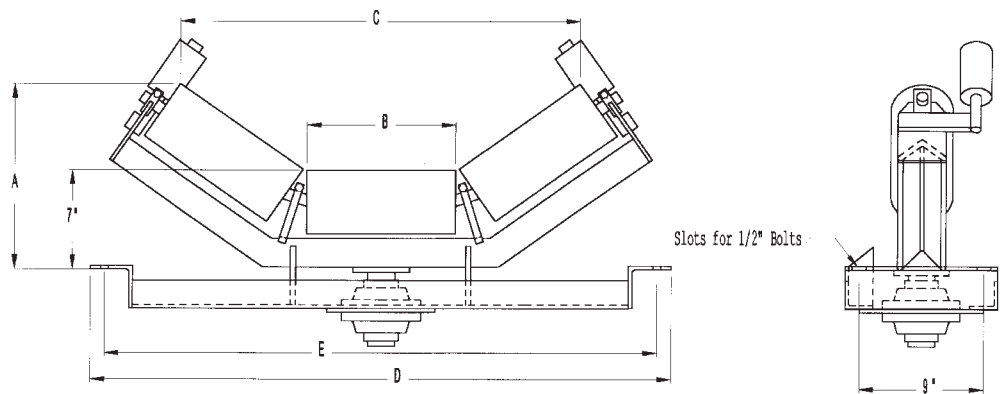

3-Roll Self-Aligning Trough 20 & 35-Degree

4 1/2" Dia. Rollers, Sealed for Life Bearings
 2 1/4" Dia. Side-Guide Rollers, Sealed for Life Bearings

20 - Degree

Belt Width	Part Number	A	B	C	D	E	Pivot Bearings	Guide Rollers	Center Rollers	Center Pins	End Pins	Weight in lbs
18	MJ1820TR	9 1/2	6 1/2	19 1/2	29	27	459110	S250400	S450608	SS4585	SS4581	88
24	MJ2420TR	10 1/4	8 1/2	25 1/2	35	33	459110	S250400	S450808	SS4585	SS4581	99
30	MJ3020TR	10 7/8	10 1/2	31	41	39	459110	S250400	S451008	SS4585	SS4581	110
36	MJ3620TR	11 1/2	12 1/2	37	47	45	459110	S250400	S451208	SS4585	SS4581	121
42	MJ4220TR	12 1/4	14 1/2	42 3/4	53	51	459110	S250400	S451408	SS4585	SS4581	132
48	MJ4820TR	13	16 1/2	48 3/8	59	57	459110	S250400	S451608	SS4585	SS4581	142

35 - Degree

Belt Width	Part Number	A	B	C	D	E	Pivot Bearings	Guide Rollers	Center Rollers	Center Pins	End Pins	Weight in lbs
18	MJ1835TR	10 3/4	6 1/2	17 3/4	29	27	459110	S250400	S450608	SS4123	SS4581	90
24	MJ2435TR	11 7/8	8 1/2	23	35	33	459110	S250400	S450808	SS4123	SS4581	101
30	MJ3035TR	13	10 1/2	28 1/4	41	39	459110	S250400	S451008	SS4123	SS4581	112
36	MJ3635TR	14 1/4	12 1/2	33 1/2	47	45	459110	S250400	S451208	SS4123	SS4581	123
42	MJ4235TR	15 3/8	14 1/2	38 7/8	53	51	459110	S250400	S451408	SS4123	SS4581	134
48	MJ4835TR	16 1/2	16 1/2	44 1/8	59	57	459110	S250400	S451608	SS4123	SS4581	145

Weights are approximate. Dimensions are in inches and subject to change without notice.

Self-Aligning Return Roller

4 1/2" Dia. Rollers, Sealed for Life Bearings
 2 1/4" Dia. Side-Guide Rollers, Sealed for Life Bearings

Belt Width	Part Number	Dimensions		Pivot Bearings	Guide Rollers	Rollers	End Pins	Weight in lbs
		A	B					
18	MJ18RTR	22	26 - 27	159110	S250400	S452200	SS4581	78
24	MJ24RTR	28	32 - 33	159110	S250400	S452800	SS4581	88
30	MJ30RTR	34	38 - 39	159110	S250400	S453400	SS4581	101
36	MJ36RTR	40	44 - 45	159110	S250400	S454000	SS4581	110
42	MJ42RTR	46	50 - 51	159110	S250400	S454600	SS4581	122
48	MJ48RTR	52	56 - 57	159110	S250400	S455200	SS4581	133