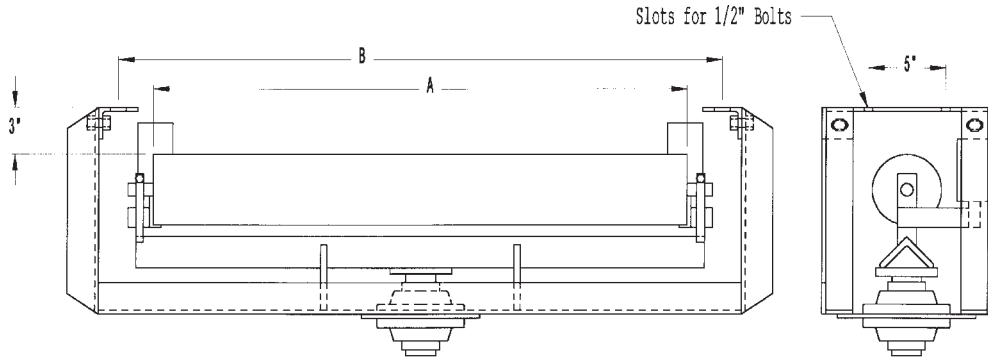

3-Roll Self-Aligning Trough 20 & 35-Degree

4 1/2" Dia. Rollers, Sealed for Life Bearings
 2 1/4" Dia. Side-Guide Rollers, Sealed for Life Bearings

20 - Degree

Belt Width	Part Number	A	B	C	D	E	Pivot Bearings	Guide Rollers	Center Rollers	Center Pins	End Pins	Weight in lbs
18	MJ1820TR	9 1/2	6 1/2	19 1/2	29	27	459110	S250400	S450608	SS4585	SS4581	88
24	MJ2420TR	10 1/4	8 1/2	25 1/2	35	33	459110	S250400	S450808	SS4585	SS4581	99
30	MJ3020TR	10 7/8	10 1/2	31	41	39	459110	S250400	S451008	SS4585	SS4581	110
36	MJ3620TR	11 1/2	12 1/2	37	47	45	459110	S250400	S451208	SS4585	SS4581	121
42	MJ4220TR	12 1/4	14 1/2	42 3/4	53	51	459110	S250400	S451408	SS4585	SS4581	132
48	MJ4820TR	13	16 1/2	48 3/8	59	57	459110	S250400	S451608	SS4585	SS4581	142

35 - Degree

Belt Width	Part Number	A	B	C	D	E	Pivot Bearings	Guide Rollers	Center Rollers	Center Pins	End Pins	Weight in lbs
18	MJ1835TR	10 3/4	6 1/2	17 3/4	29	27	459110	S250400	S450608	SS4123	SS4581	90
24	MJ2435TR	11 7/8	8 1/2	23	35	33	459110	S250400	S450808	SS4123	SS4581	101
30	MJ3035TR	13	10 1/2	28 1/4	41	39	459110	S250400	S451008	SS4123	SS4581	112
36	MJ3635TR	14 1/4	12 1/2	33 1/2	47	45	459110	S250400	S451208	SS4123	SS4581	123
42	MJ4235TR	15 3/8	14 1/2	38 7/8	53	51	459110	S250400	S451408	SS4123	SS4581	134
48	MJ4835TR	16 1/2	16 1/2	44 1/8	59	57	459110	S250400	S451608	SS4123	SS4581	145

Weights are approximate. Dimensions are in inches and subject to change without notice.

Self-Aligning Return Roller

4 1/2" Dia. Rollers, Sealed for Life Bearings
 2 1/4" Dia. Side-Guide Rollers, Sealed for Life Bearings

Belt Width	Part Number	Dimensions		Pivot Bearings	Guide Rollers	Rollers	End Pins	Weight in lbs
		A	B					
18	MJ18RTR	22	26 - 27	159110	S250400	S452200	SS4581	78
24	MJ24RTR	28	32 - 33	159110	S250400	S452800	SS4581	88
30	MJ30RTR	34	38 - 39	159110	S250400	S453400	SS4581	101
36	MJ36RTR	40	44 - 45	159110	S250400	S454000	SS4581	110
42	MJ42RTR	46	50 - 51	159110	S250400	S454600	SS4581	122
48	MJ48RTR	52	56 - 57	159110	S250400	S455200	SS4581	133