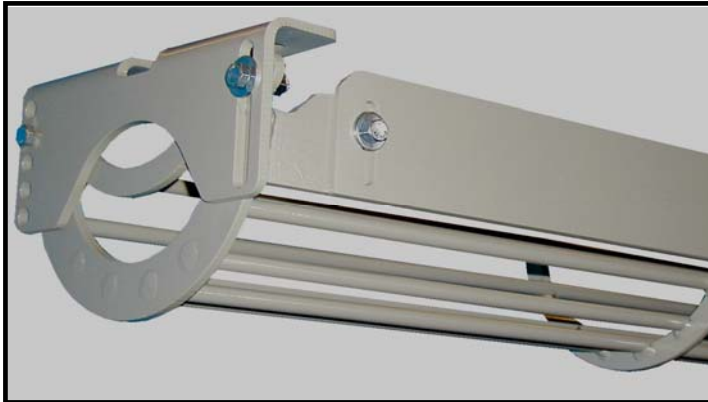

Return Roller Guards

18" to 84" Belt Widths

(30" Belt Width shown)

1501 - 101st Ave N.E.
Blaine, MN. 55449
Phone 763-780-2598
Toll Free 1-888-653-8661
Fax 763-786-0814

**For Protecting People
Keeping Hands and
Arms out, Letting
Material Fall
Through.**

**Adjustable from;
3" to 6 1/2" Bolt Centers
4" to 6" Dia Rolls
1 1/2" to 5" Drop**

**Bolts to Existing
Return Brackets**