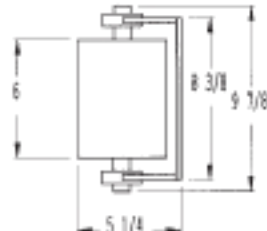

Side Guide Rollers

Part Number
MJ225GR
(Weld-On)

Part Number
MJ450GR
(Weld-On)

Part Number
MJ225WGR
(Weld-On)

Part Number
MJ400GR
(Threaded-Mount)