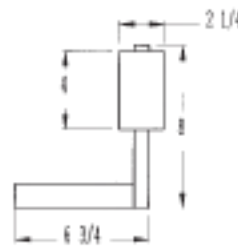

Side Guide Rollers

Part Number
MJ225GR
(Weld-On)

Part Number
MJ450GR
(Weld-On)

Part Number
MJ225WGR
(Weld-On)

Part Number
MJ400GR
(Threaded-Mount)