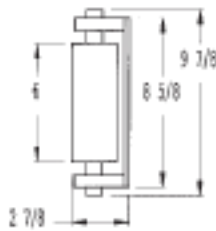

Side Guide Rollers

Part Number
MJ225GR
(Weld-On)

Part Number
MJ450GR
(Weld-On)

Part Number
MJ225WGR
(Weld-On)

Part Number
MJ400GR
(Threaded-Mount)