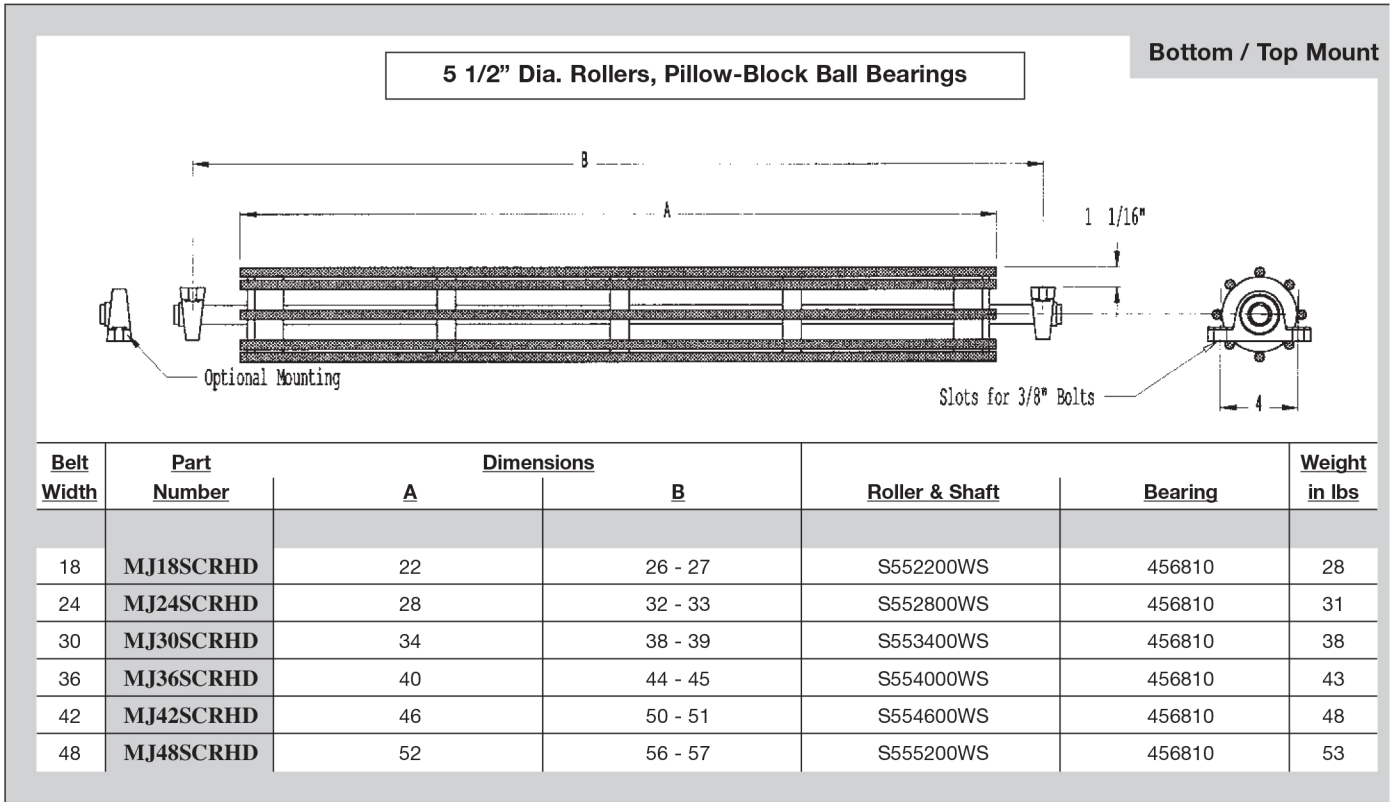

Self-Cleaning Beater-Bar Heavy-Duty Return/Carrier

Weights are approximate. Dimensions are in inches and subject to change without notice.