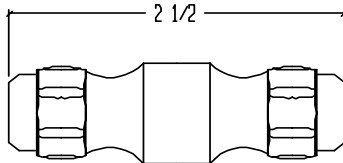

Stub Shafts

All Sizes in Stock

Hardened Steel Stub Shafts for
M J Dunn, Cedar Rapids, Marco
Precision, Superior and all other
CB-504 Style Rollers

M. J. DUNN
C O M P A N Y

1501 - 101st Ave N.E.
Blaine, MN. 55449
Phone 763-780-2598
Toll Free 1-888-653-8661
Fax 763-786-0814

SS4583

SS4584

SS4120

SS4585

SS4123

SS4124

SS4580

SS4112

SS4581

SS4114

SS4582

SS4116